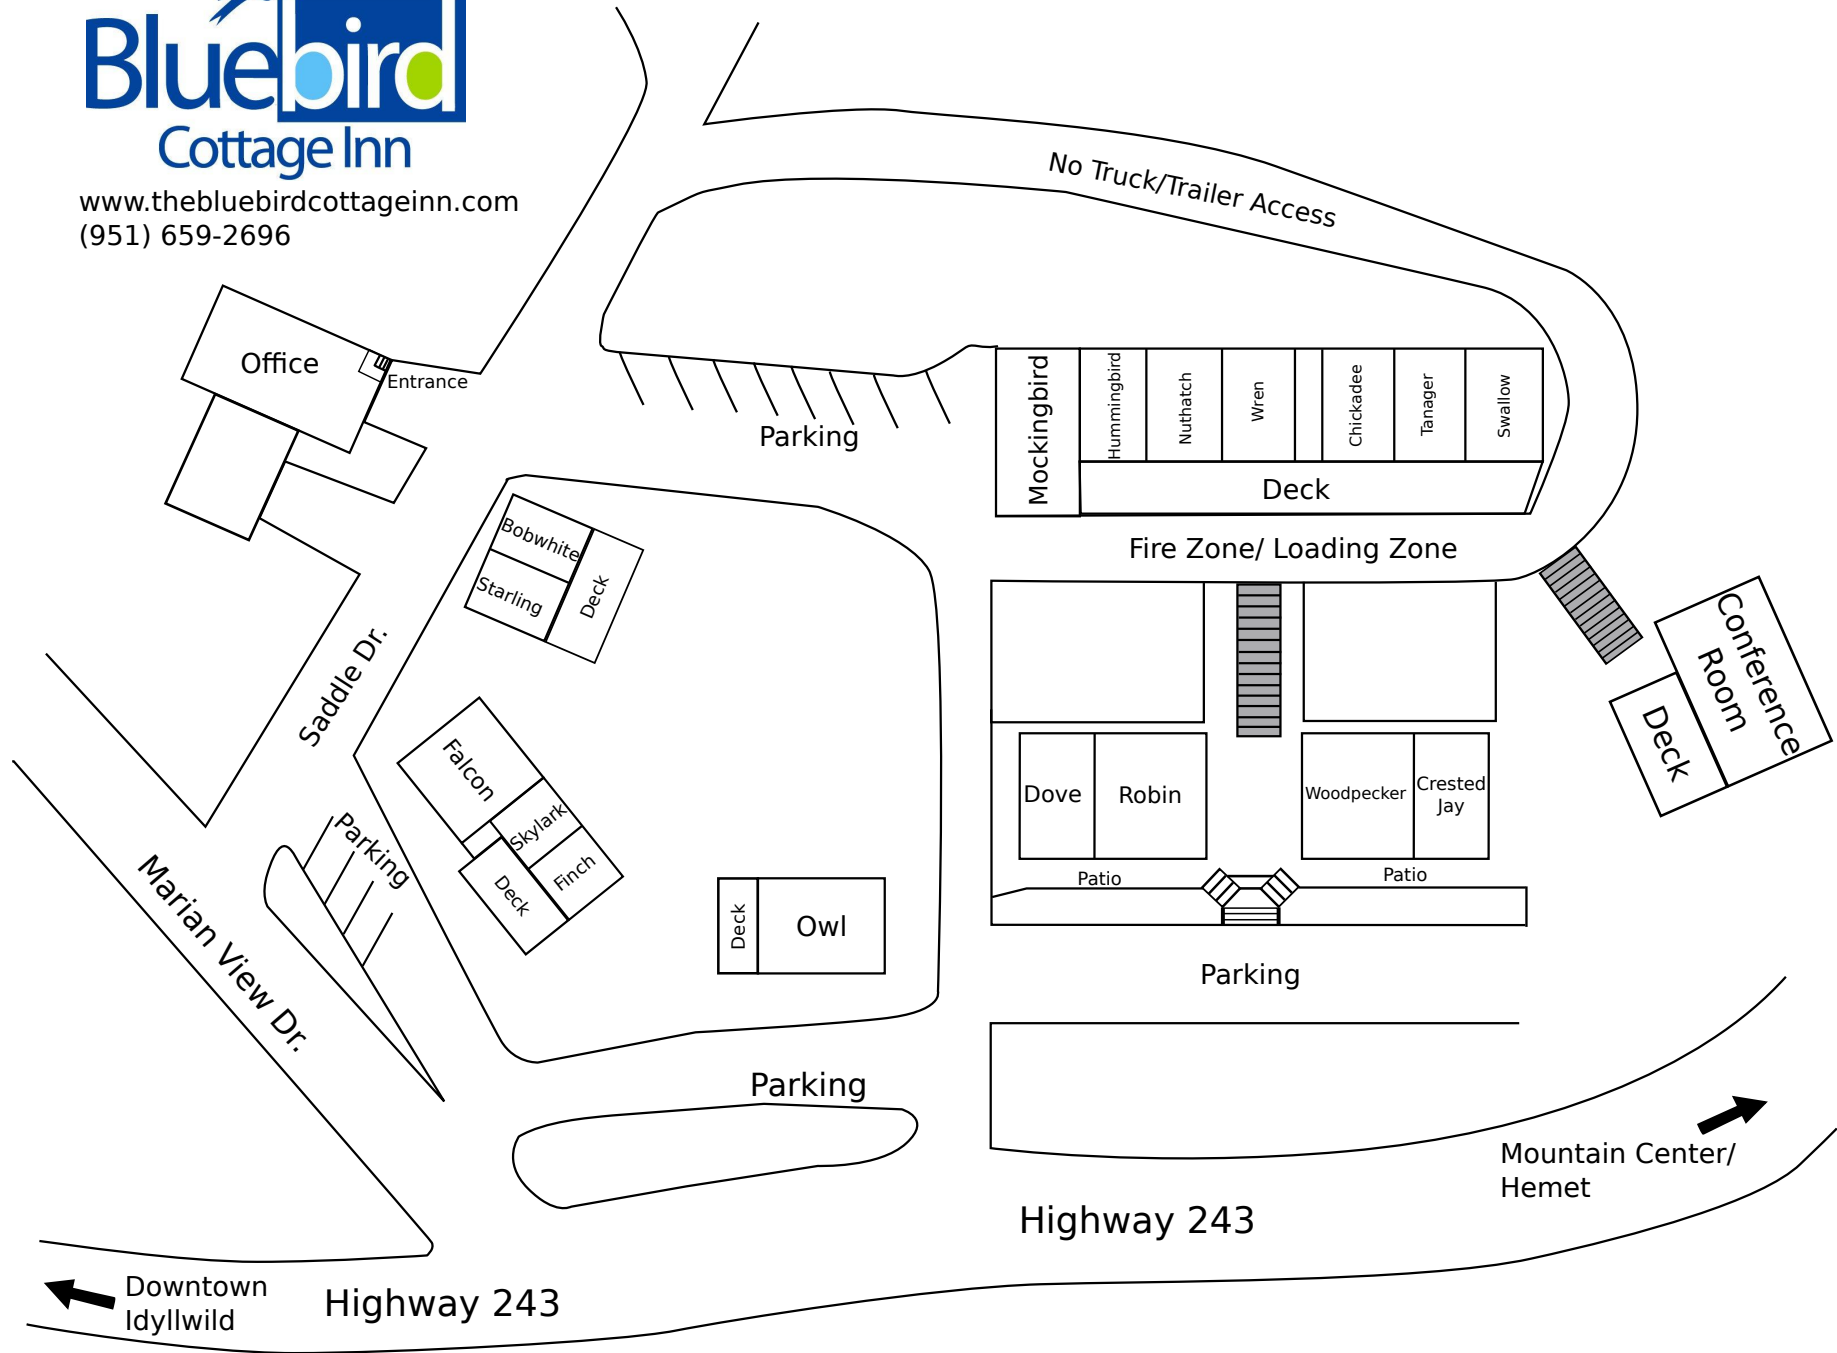

www.thebluebirdcottageinn.com
(951) 659-2696

← Downtown Idyllwild

Highway 243

Highway 243

→ Mountain Center/Hemet